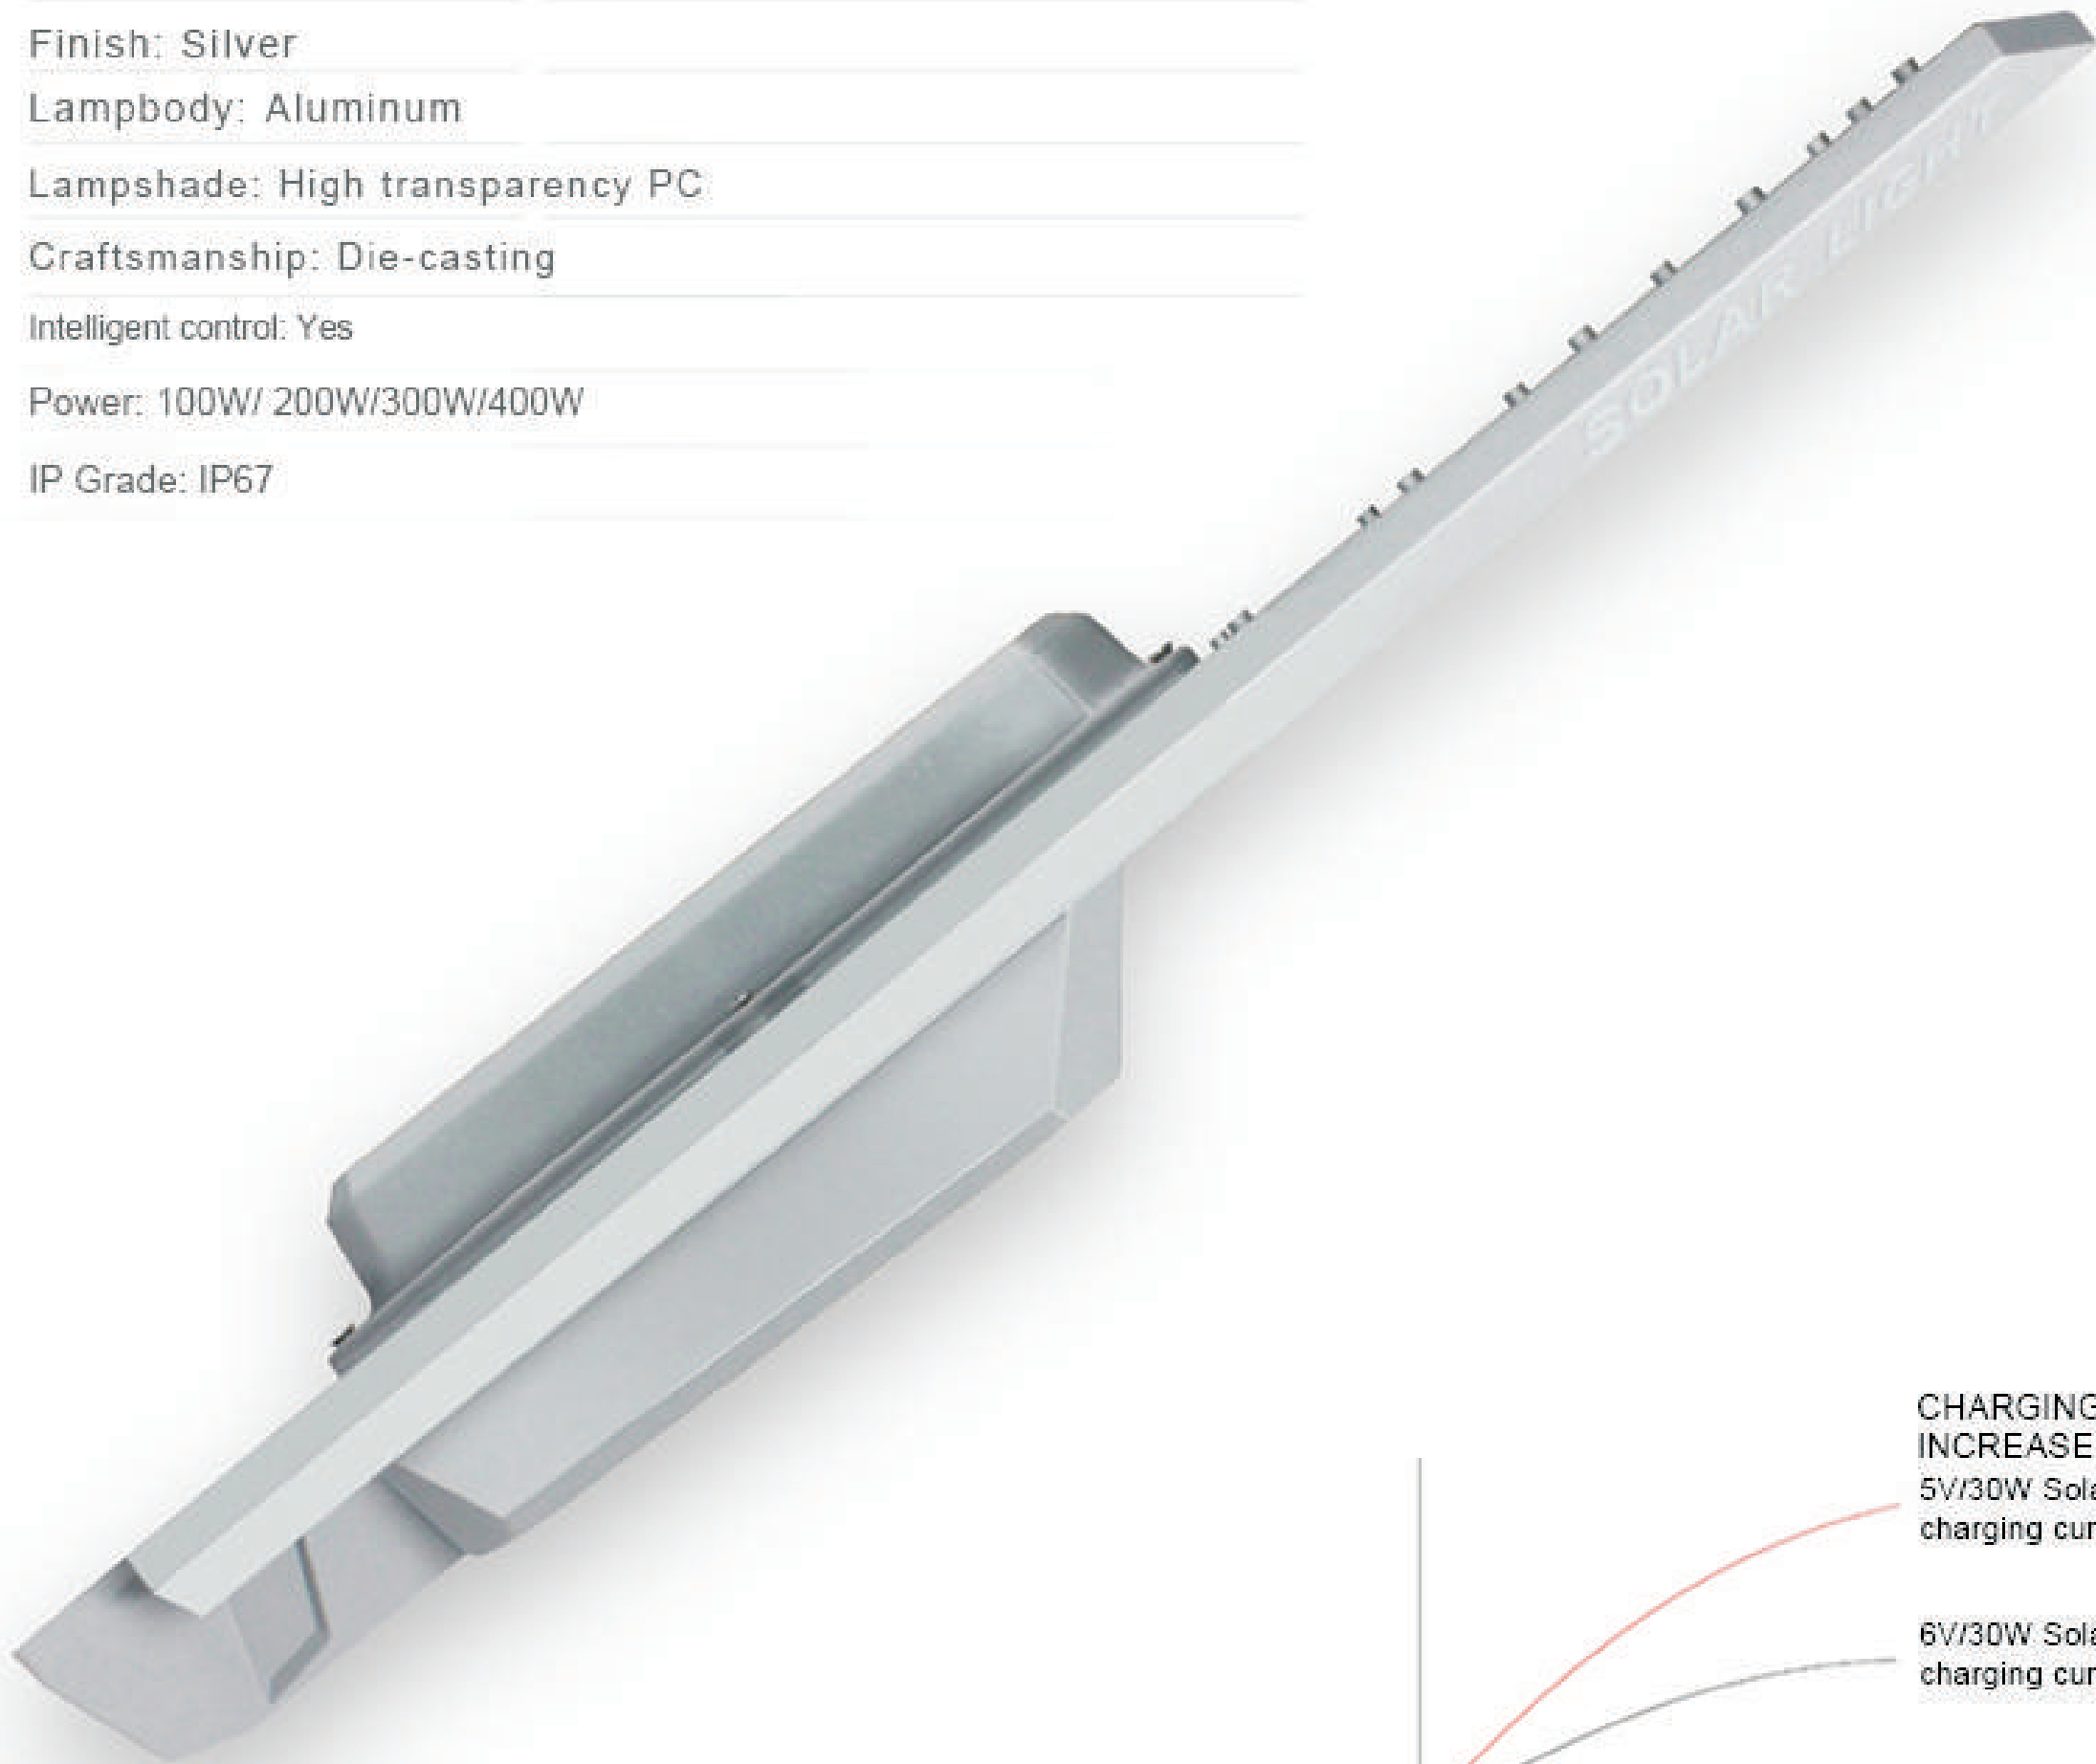

PARAMETERS

Model No.: MJ-XJ

Finish: Silver

Lampbody: Aluminum

Lampshade: High transparency PC

Craftsmanship: Die-casting

Intelligent control: Yes

Power: 100W/ 200W/300W/400W

IP Grade: IP67