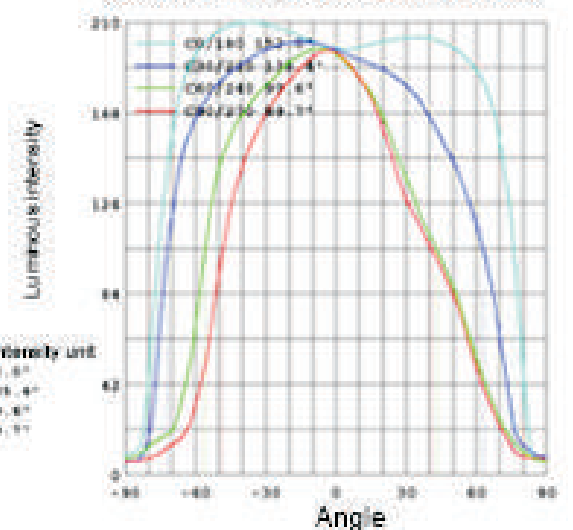

IP Grade: IP67

P-MOS TECHNOLOGY CHARGING 20% FASTER

Distribution curve flux: polar coordinates

Distribution curve flux: rectangular coordinates

Color temperature chart

Relative spectrum

Luminous intensity distribution curve