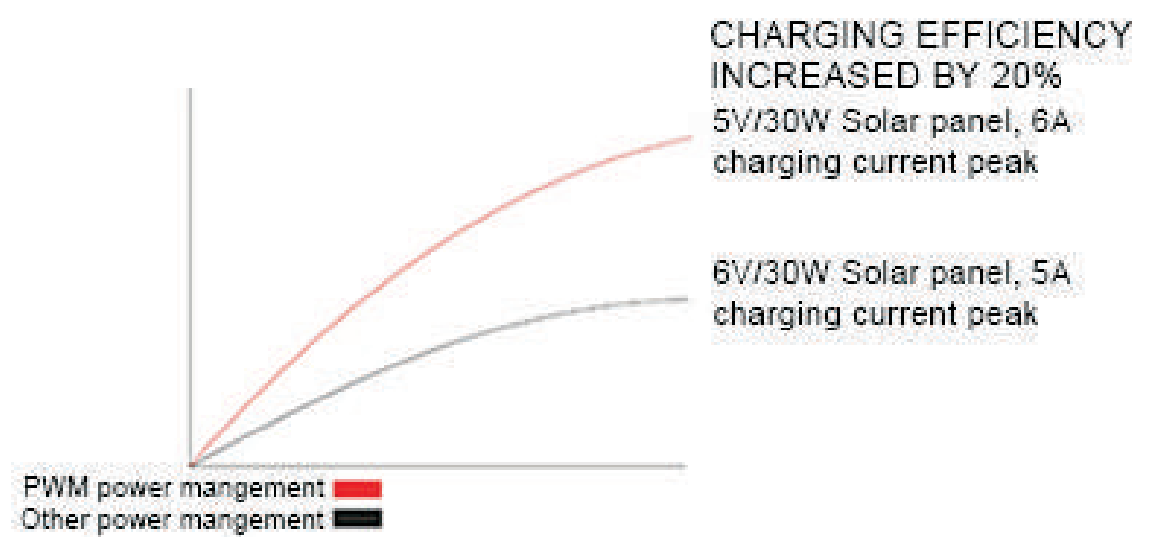

IP Grade: IP67

P-MOS TECHNOLOGY CHARGING 20% FASTER

Distribution curve flux: polar coordinates

Distribution curve flux: rectangular coordinates

Color temperature chart

Relative spectrum

Luminous intensity distribution curve