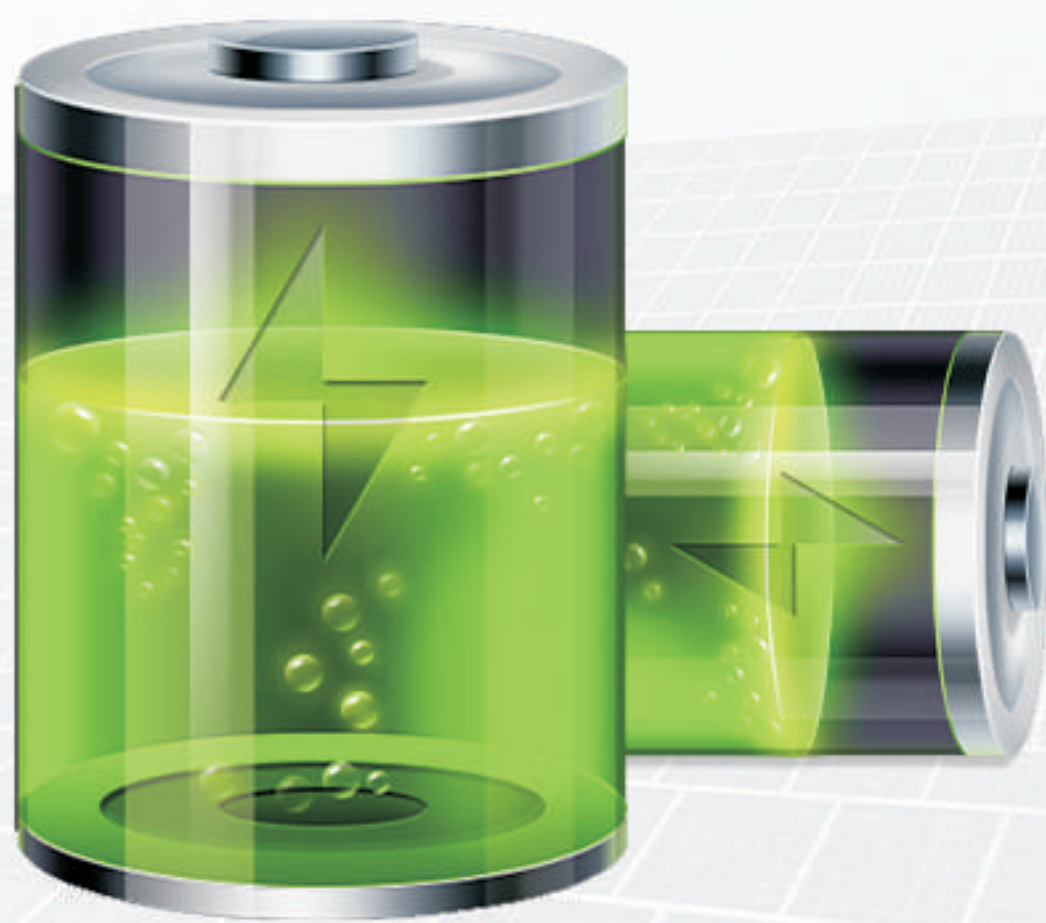

365 DAYS NO BLACK OUT

■ Intelligent power management system

With latest technology the system distributes power output automatically, not only improve charging efficiency, but extend lifespan of battery cycles, ensure its stable lighting performance in continuously rainy days.

P-MOS TECHNOLOGY CHARGING 20% FASTER

P-MOS charging technology improved charging efficiency by 20%

6A charging current peak for 5V/30W solar panel, adopts PWM intelligent controller, with P-MOS charging technology, 20% faster than other models in the market.

Brand New LiFePO4 Battery

>2,000 cycles,
5 years lifespan

Reclaimed Electromobile Battery

Low capacity,
lifespan less than 1 year