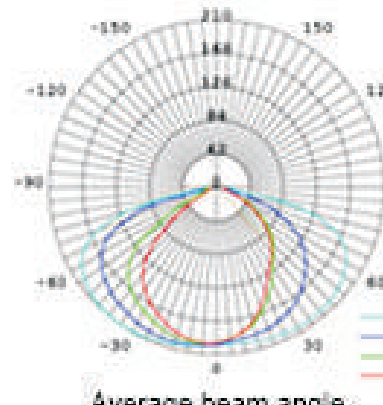

IP Grade: IP67

P-MOS TECHNOLOGY CHARGING 20% FASTER

Distribution curve flux: polar coordinates

Distribution curve flux: rectangular coordinates

Color temperature chart

Relative spectrum

Luminous intensity distribution curve