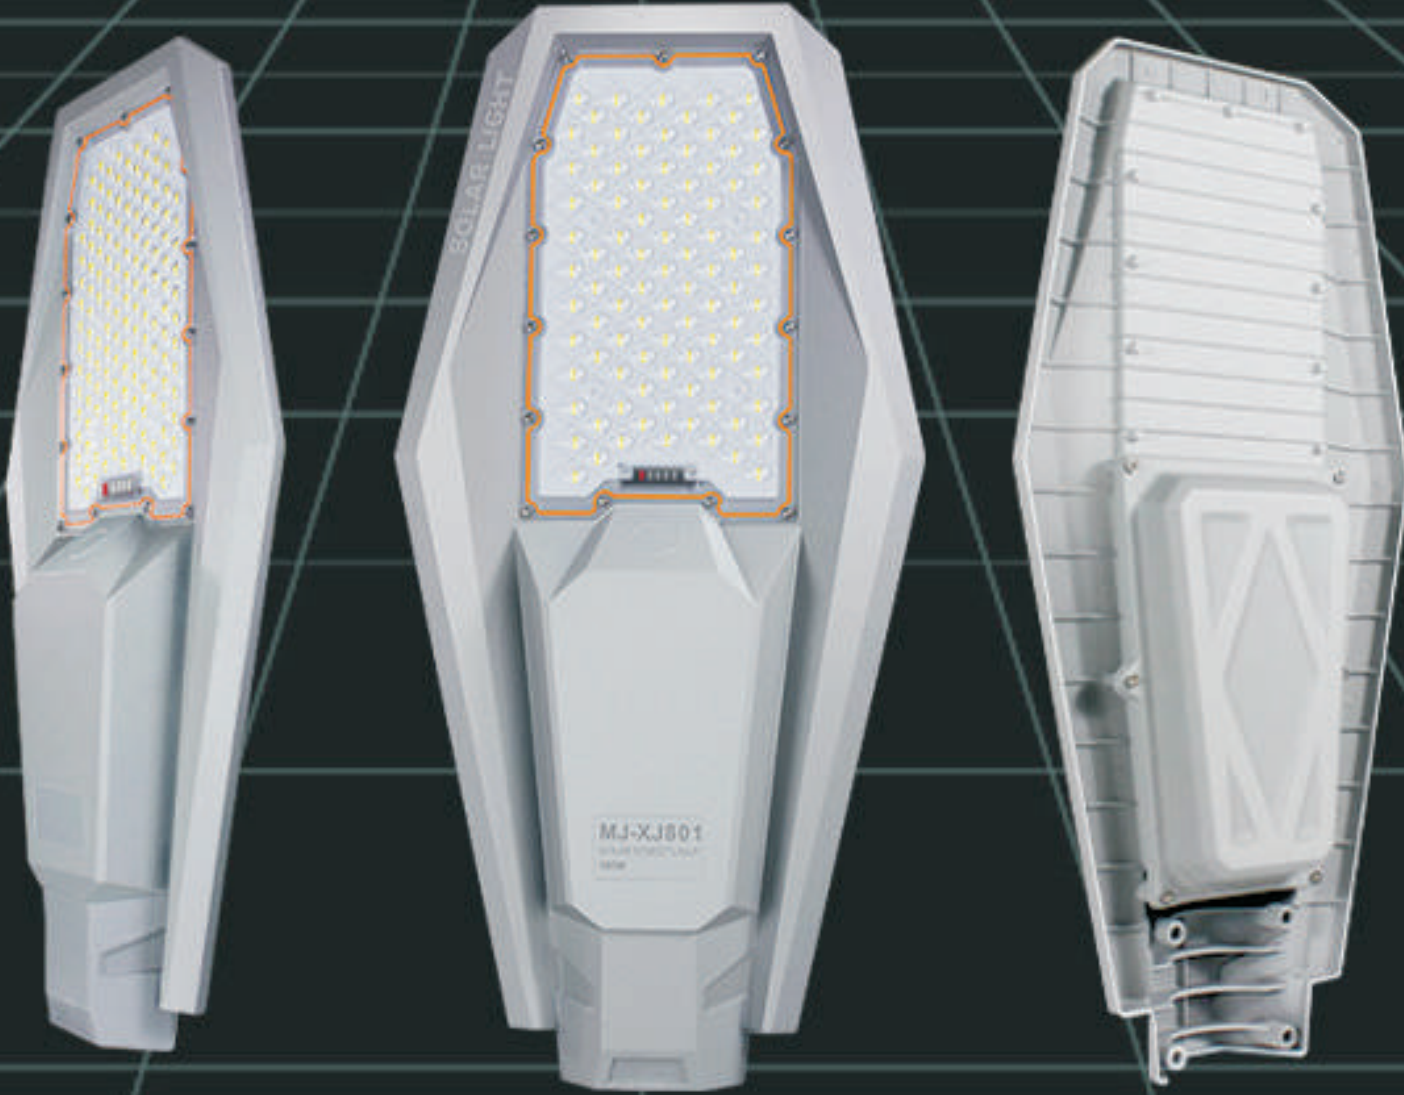

DIAMOND QUALITY IN EVERY DETAILS

Aesthetic/ Practical/ Powerful